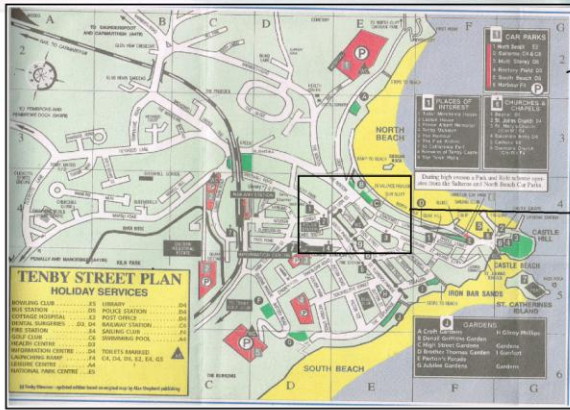

# How to find the Royal Lion Hotel

The Royal Lion Hotel  
 1-3 High Street  
 Tenby, Pembrokeshire  
 SA70 7EX  
 01834 842127  
 ENQUIRIES@THEROYALLIONHOTEL.CO.UK

We do not have our own car park. The nearest car park is located behind Poundland 50 yards from the rear entrance to The Royal Lion Hotel