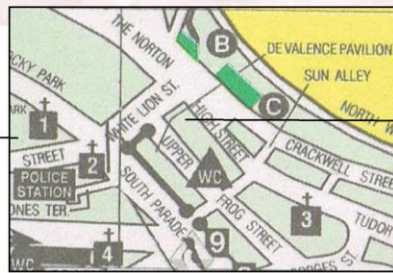

# How to find the Royal Lion Hotel

The Royal Lion Hotel  
 1-3 High Street  
 Tenby, Pembrokeshire  
 SA70 7EX  
 01834 842127  
 ENQUIRIES@THEROYALLIONHOTEL.CO.UK

We do not have our own car park. The nearest car park is located behind Poundland 50 yards from the rear entrance to The Royal Lion Hotel