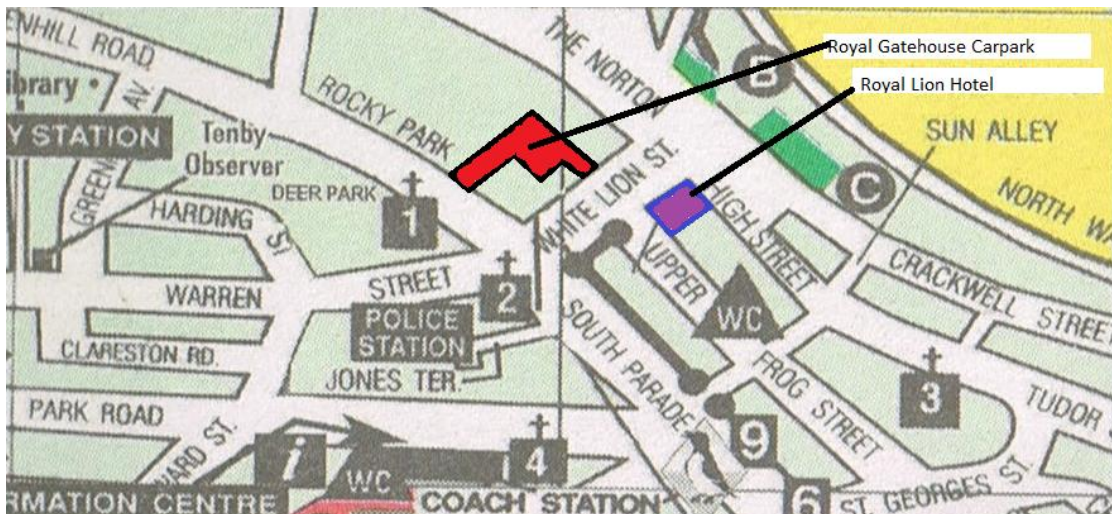

# How to find the Royal Lion Hotel

The Royal Lion Hotel  
 1-3 High Street  
 Tenby, Pembrokeshire  
 SA70 7EX  
 01834 842127  
 ENQUIRIES@THEROYALLIONHOTEL.CO.UK

We do not have our own car park. The nearest car park is located behind Poundland 50 yards from the rear entrance to The Royal Lion Hotel